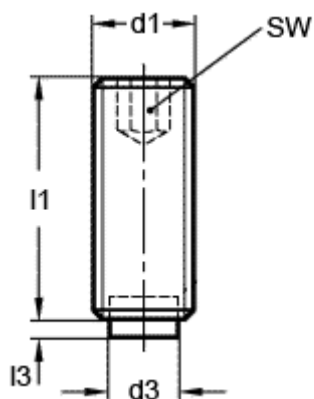

Article number: 209316631

Description: E+G Grub screw, st. steel
GN 913.5-M10-40-KU

Measures

d1 = M10

d3 = 7

l1 = 40.0

l3 = 1.9

SW = 5.0